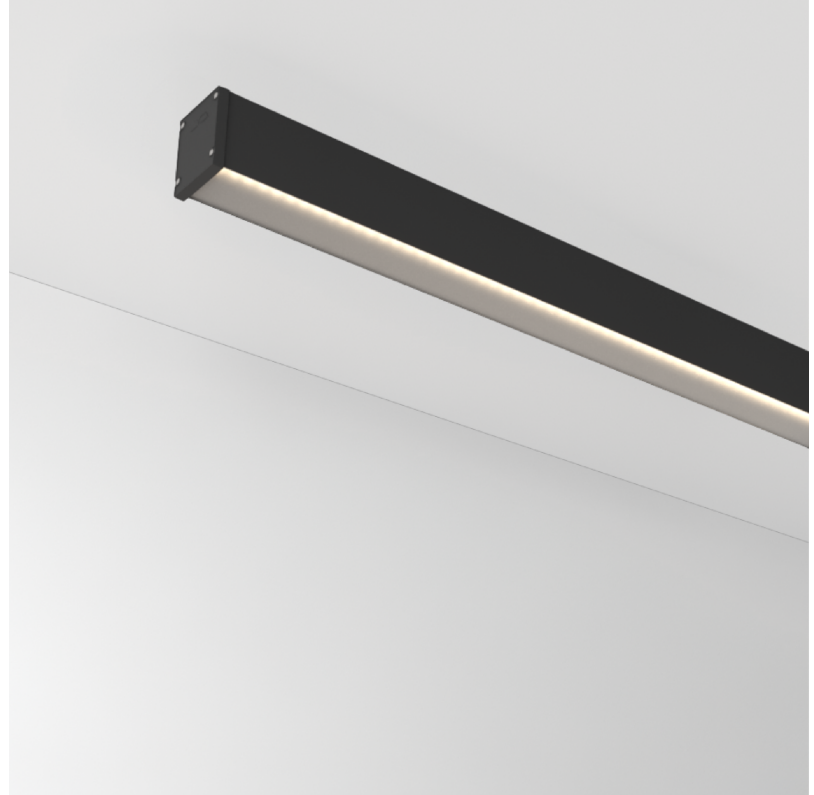

GENERAL

Series: Slider Straight IP54
Partner: Prolicht
Division: Architectural
Installation: Surface
Product Type: Linear Profiles
Mounting Location: Ceiling
Light Distribution: Direct

PHYSICAL

Shape: Rectangle
Length (mm): 1810
Length (in): 71 1/4
Width (mm): 65
Width (in): 2 9/16
Height (mm): 80
Height (in): 3 1/8
Weight (kg): 2.420

Diffuser: [Diffuser - Opal](#), [Micro-prism](#), [Clear Micro-prism](#), [Glare Control](#), [Wallwasher Right](#), [Wallwasher Left](#), [Wallwash Double Asymmetric](#)

Fixture Finish: [SSR / BKV / CWI / CRY / HAB / UFT / ITA / RUA / FTG / MYG / LOD / PUS / FRO / FUP / KIA / POP / BLS / SPG / MEY / GOH / CHC / COM / ABZ / JAG / OBR / MOS / ROR](#)

Fixture Material: Aluminum Die Cast

ELECTRICAL

Lamp Type: LED (Zhaga Standard)
Input Wattage (W): 39
Total Output Wattage (W): 35.5
Dimming: Non-Dimmable
Driver Included: No
Driver Location: Remote
Driver Type: Constant Current - Universal
Driver Class: Class 2
Input Voltage (V): 120
Constant Current (MA): 300mA
Upon Request: DALI Dimming, MATTER Dimming

LED

Color Temperature (°K): 2700 / 3000 / 3500 / 4000
Max. Delivered Lumen (lm): 3985 - 5540
Nominal Lumen (lm): 6150 - 6420
CRI: >90 CRI
Lamp Life (hrs): 50000

OPTICAL

RATINGS AND CERTIFICATIONS

Certified By: Certified for North American Standards
IP rating: IP54